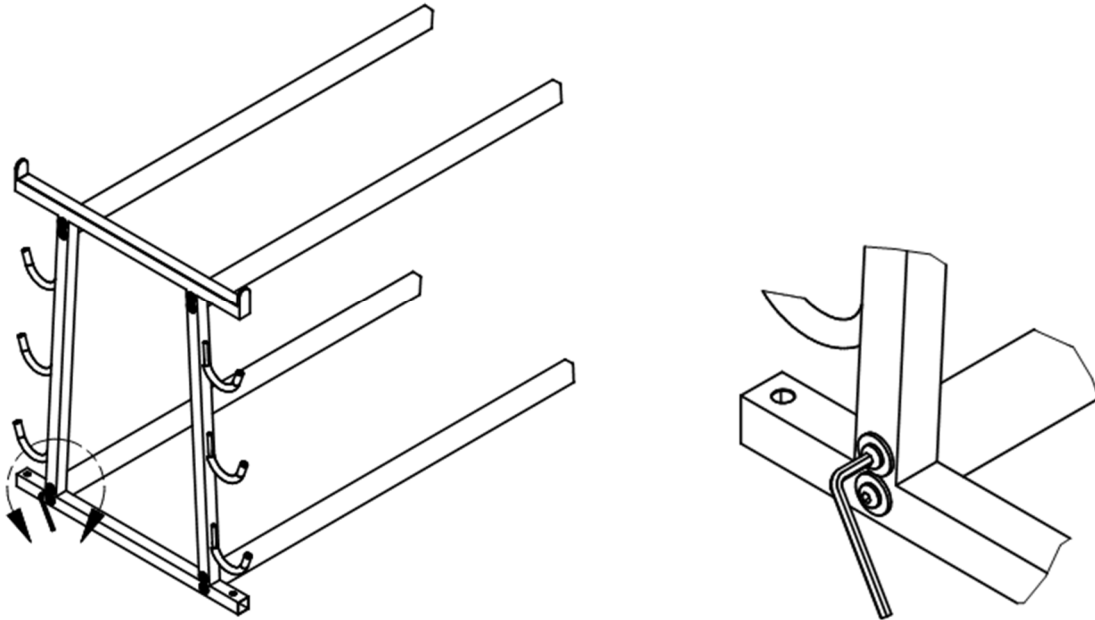

Doc # 601751804

ASSEMBLY INSTRUCTIONS

Volleyball Equipment Cart

Model #6295

HARDWARE LIST

Reference	QTY	Description
A	4 ea	½" lock washer
B	4 ea	½" hex jam nut
C	16 ea	8mm x 1.25 bolt, 1.75" long
D	16 ea	8mm flat washer
E	1 ea	6mm hex wrench

PARTS LIST

Reference	QTY	Description
1	1 ea	Black Canvas Pouch
2	1 ea	Lower Shelf
3	4 ea	Caster Wheel
4	4 ea	Crossmember
5	2 ea	End Assembly
6	4 ea	End Cap
7	12 ea	Rubber Sleeve

1. Using above Parts List, confirm that all parts and hardware are included.

2. Loosely attach four Crossmembers (4) to the one of the End Assemblies (5) using eight 8mm bolts (C) and eight 8mm flat washers (D) per end, do not attach other end assembly at this point. Do not tighten bolts fully. (GARED Logo on the End Assembly should face outward)

3. Carefully insert the top Crossmembers (4) through the sleeve of the Black Canvas Pouch (1). Place Lower Shelf (2) on bottom Crossmembers (4).

4. Attach four remaining Crossmembers (4) to the End Assembly (5) using eight 8mm bolts (C) and eight 8mm flat washers (D) per end, tighten bolts fully. (GARED Logo on the End Assembly should face outward)