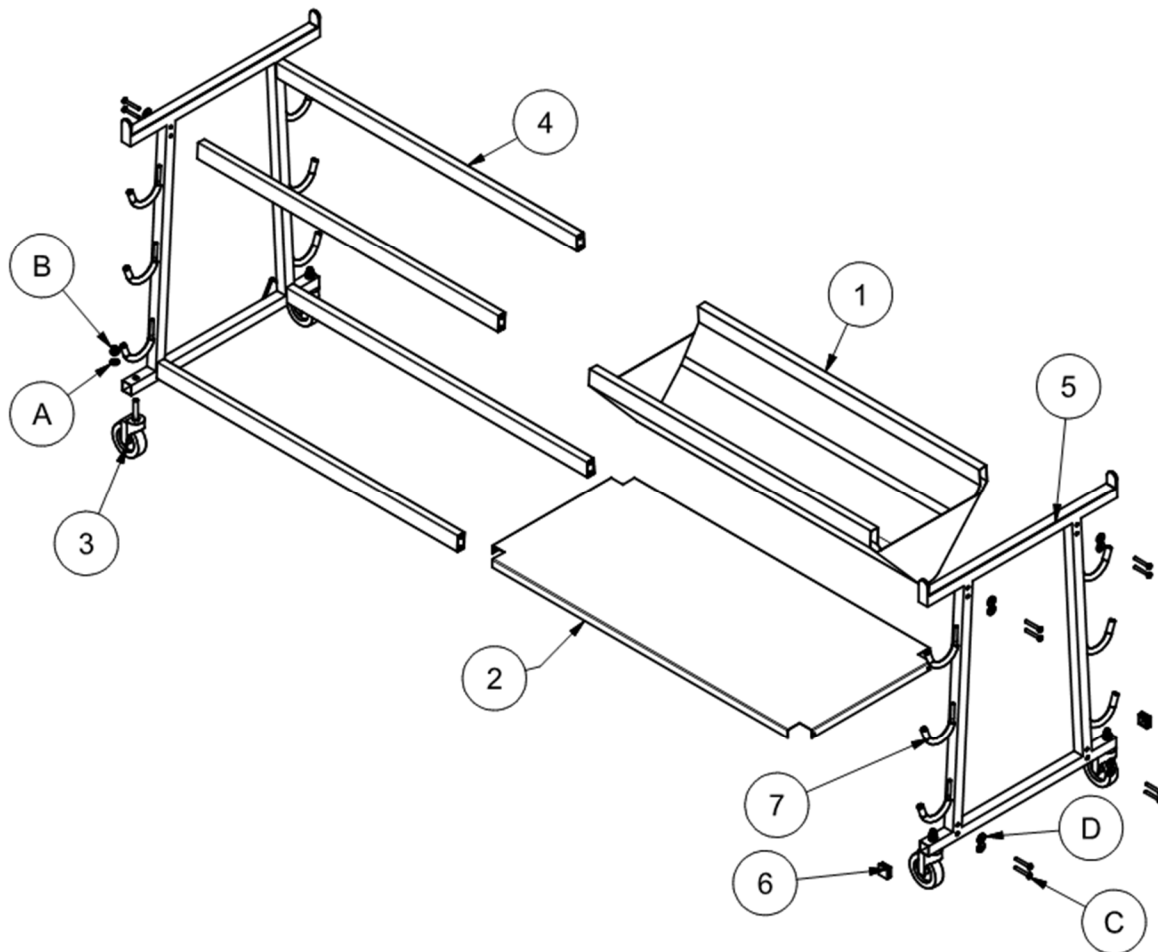

Doc # 601751804

ASSEMBLY INSTRUCTIONS

Volleyball Equipment Cart

Model #6295

HARDWARE LIST

Reference	QTY	Description
A	4 ea	½" lock washer
B	4 ea	½" hex jam nut
C	16 ea	8mm x 1.25 bolt, 1.75" long
D	16 ea	8mm flat washer
E	1 ea	6mm hex wrench

PARTS LIST

Reference	QTY	Description
1	1 ea	Black Canvas Pouch
2	1 ea	Lower Shelf
3	4 ea	Caster Wheel
4	4 ea	Crossmember
5	2 ea	End Assembly
6	4 ea	End Cap
7	12 ea	Rubber Sleeve

1. Using above Parts List, confirm that all parts and hardware are included.

2. Loosely attach four Crossmembers (4) to the one of the End Assemblies (5) using eight 8mm bolts (C) and eight 8mm flat washers (D) per end, do not attach other end assembly at this point. Do not tighten bolts fully. (GARED Logo on the End Assembly should face outward)

3. Carefully insert the top Crossmembers (4) through the sleeve of the Black Canvas Pouch (1). Place Lower Shelf (2) on bottom Crossmembers (4).

4. Attach four remaining Crossmembers (4) to the End Assembly (5) using eight 8mm bolts (C) and eight 8mm flat washers (D) per end, tighten bolts fully. (GARED Logo on the End Assembly should face outward)