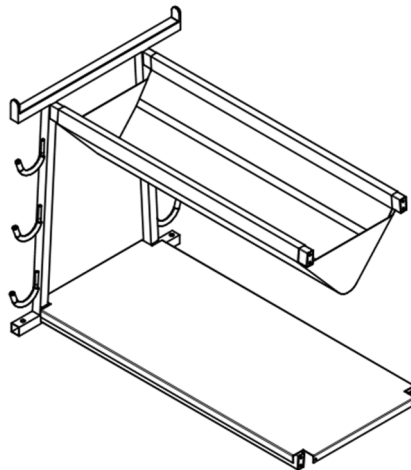

Doc # 601751804

ASSEMBLY INSTRUCTIONS

Volleyball Equipment Cart

Model #6295

HARDWARE LIST

Reference	QTY	Description
A	4 ea	½" lock washer
B	4 ea	½" hex jam nut
C	16 ea	8mm x 1.25 bolt, 1.75" long
D	16 ea	8mm flat washer
E	1 ea	6mm hex wrench

PARTS LIST

Reference	QTY	Description
1	1 ea	Black Canvas Pouch
2	1 ea	Lower Shelf
3	4 ea	Caster Wheel
4	4 ea	Crossmember
5	2 ea	End Assembly
6	4 ea	End Cap
7	12 ea	Rubber Sleeve

1. Using above Parts List, confirm that all parts and hardware are included.

2. Loosely attach four Crossmembers (4) to the one of the End Assemblies (5) using eight 8mm bolts (C) and eight 8mm flat washers (D) per end, do not attach other end assembly at this point. Do not tighten bolts fully. (GARED Logo on the End Assembly should face outward)

3. Carefully insert the top Crossmembers (4) through the sleeve of the Black Canvas Pouch (1). Place Lower Shelf (2) on bottom Crossmembers (4).

4. Attach four remaining Crossmembers (4) to the End Assembly (5) using eight 8mm bolts (C) and eight 8mm flat washers (D) per end, tighten bolts fully. (GARED Logo on the End Assembly should face outward)