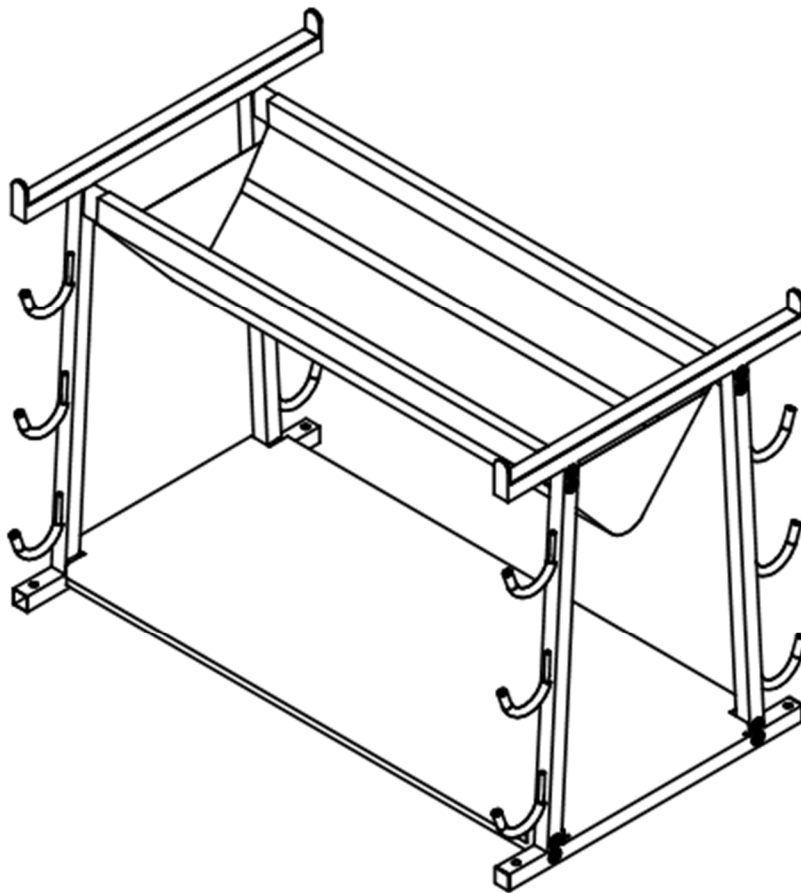

Doc # 601751804

ASSEMBLY INSTRUCTIONS

Volleyball Equipment Cart

Model #6295

HARDWARE LIST

Reference	QTY	Description
A	4 ea	½" lock washer
B	4 ea	½" hex jam nut
C	16 ea	8mm x 1.25 bolt, 1.75" long
D	16 ea	8mm flat washer
E	1 ea	6mm hex wrench

PARTS LIST

Reference	QTY	Description
1	1 ea	Black Canvas Pouch
2	1 ea	Lower Shelf
3	4 ea	Caster Wheel
4	4 ea	Crossmember
5	2 ea	End Assembly
6	4 ea	End Cap
7	12 ea	Rubber Sleeve

1. Using above Parts List, confirm that all parts and hardware are included.

2. Loosely attach four Crossmembers (4) to the one of the End Assemblies (5) using eight 8mm bolts (C) and eight 8mm flat washers (D) per end, do not attach other end assembly at this point. Do not tighten bolts fully. (GARED Logo on the End Assembly should face outward)

3. Carefully insert the top Crossmembers (4) through the sleeve of the Black Canvas Pouch (1). Place Lower Shelf (2) on bottom Crossmembers (4).

4. Attach four remaining Crossmembers (4) to the End Assembly (5) using eight 8mm bolts (C) and eight 8mm flat washers (D) per end, tighten bolts fully. (GARED Logo on the End Assembly should face outward)