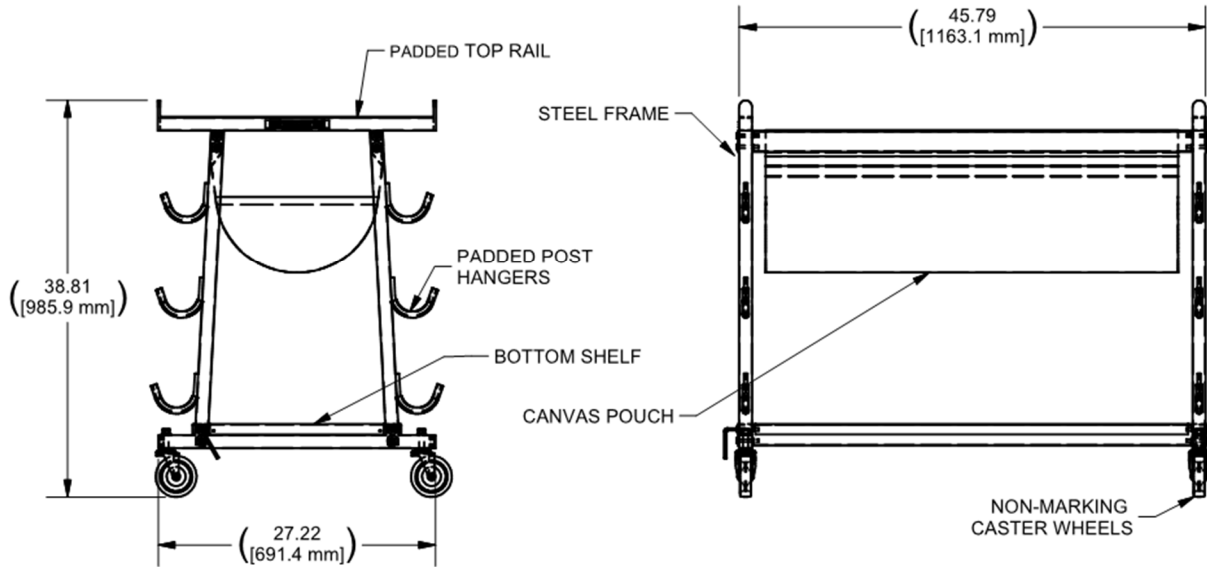

ASSEMBLY INSTRUCTIONS

Volleyball Equipment Cart

Doc # 601751804

CAUTION: This product is designed solely for the proper storage and transport of volley equipment and should not be used for any other purpose.

Gared Holdings, LLC

Performance Sports Systems

9200 E. 146th Street

Noblesville, IN 46060

800-848-8034

www.perfsports.com

Gared Sports

9200 E. 146th Street

Noblesville, IN 46060

800-325-2682

www.garedsports.com