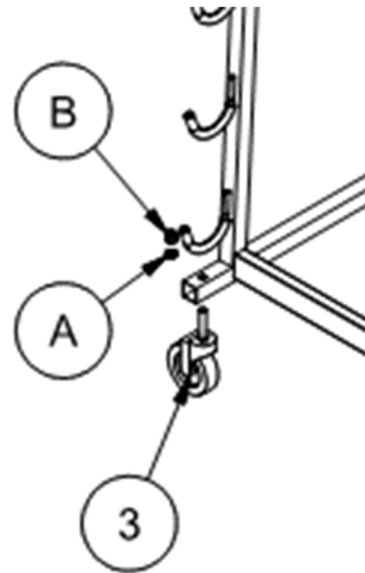

PARTS LIST

Reference	QTY	Description
1	1 ea	Black Canvas Pouch
2	1 ea	Lower Shelf
3	4 ea	Caster Wheel
4	4 ea	Crossmember
5	2 ea	End Assembly
6	4 ea	End Cap
7	12 ea	Rubber Sleeve

1. Using above Parts List, confirm that all parts and hardware are included.

2. Loosely attach four Crossmembers (4) to the one of the End Assemblies (5) using eight 8mm bolts (C) and eight 8mm flat washers (D) per end, do not attach other end assembly at this point. Do not tighten bolts fully. (GARED Logo on the End Assembly should face outward)

3. Carefully insert the top Crossmembers (4) through the sleeve of the Black Canvas Pouch (1). Place Lower Shelf (2) on bottom Crossmembers (4).

4. Attach four remaining Crossmembers (4) to the End Assembly (5) using eight 8mm bolts (C) and eight 8mm flat washers (D) per end, tighten bolts fully. (GARED Logo on the End Assembly should face outward)

5. With the unit tilted, insert the threaded stub of the **Caster Wheels (3)** through the intended holes in the **End Assemblies** and securely fasten each **Wheel** with one **Lock Washer (A)** and **Hex Nut (B)**.