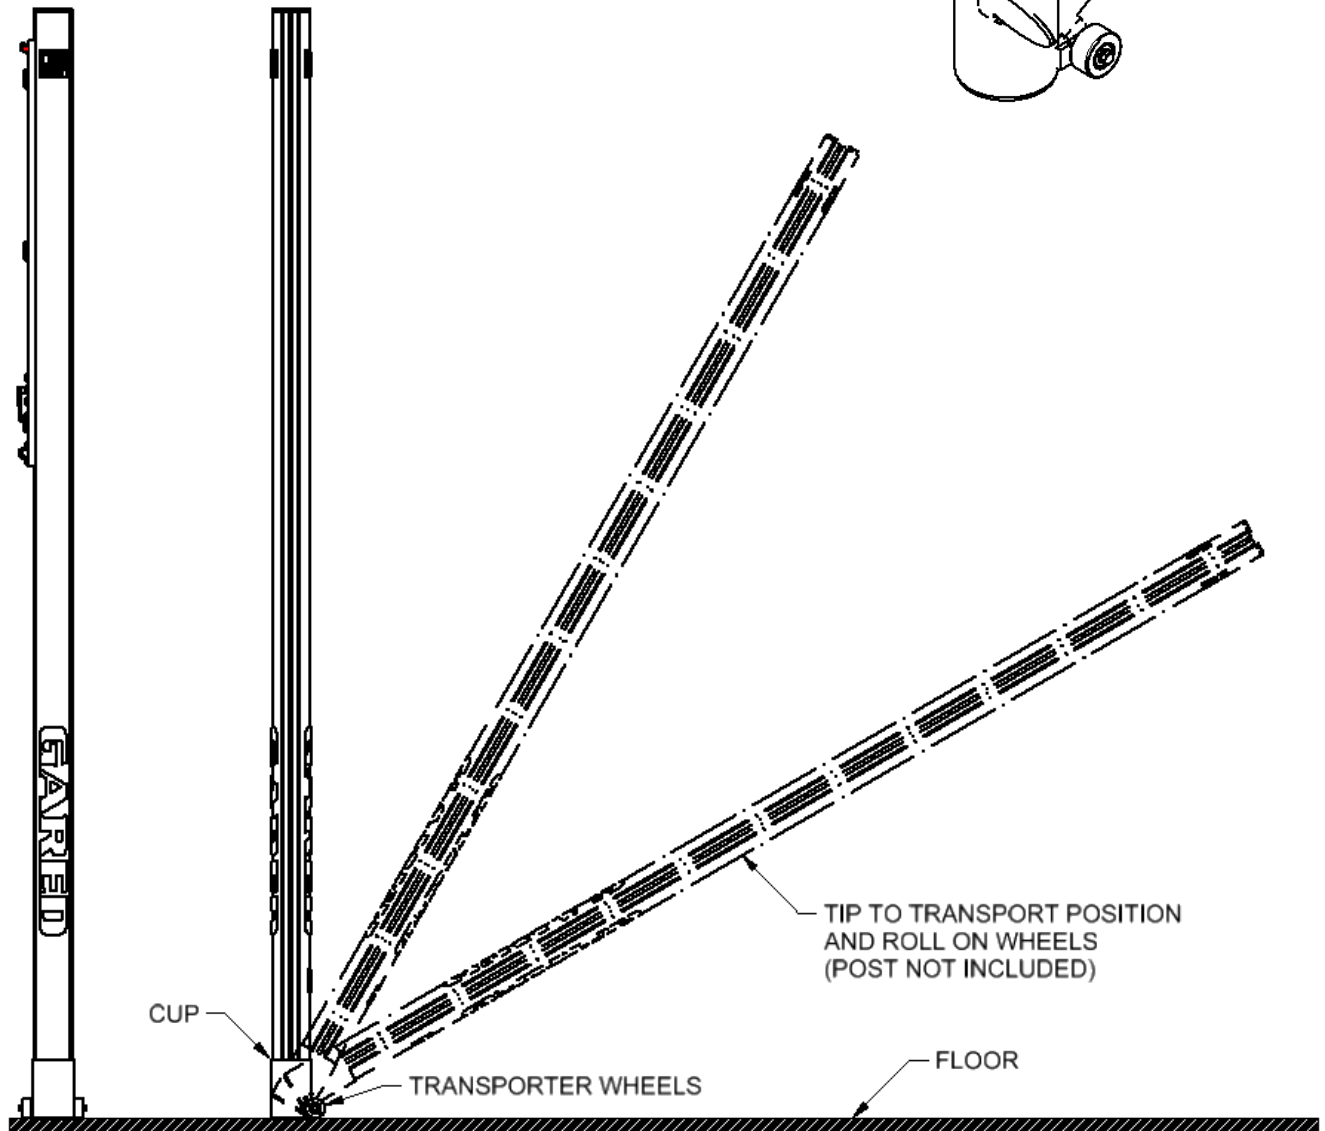

601751134 VOLLEYBALL UPRIGHT TRANSPORTER

Installation and operation Instructions (01-05-12)

The Upright Transporter allows for easy portability of volleyball uprights. Compact steel cup, transports one upright at a time to and from storage.

Model	Description
6290	3" VOLLEYBALL UPRIGHT TRANSPORTER
6294	3 1/2" VOLLEYBALL UPRIGHT TRANSPORTER
6293	4" VOLLEYBALL UPRIGHT TRANSPORTER

OPERATION:

- 1) Slip the volleyball post into Transporter Cup.
- 2) Tip post and roll on wheels as shown.