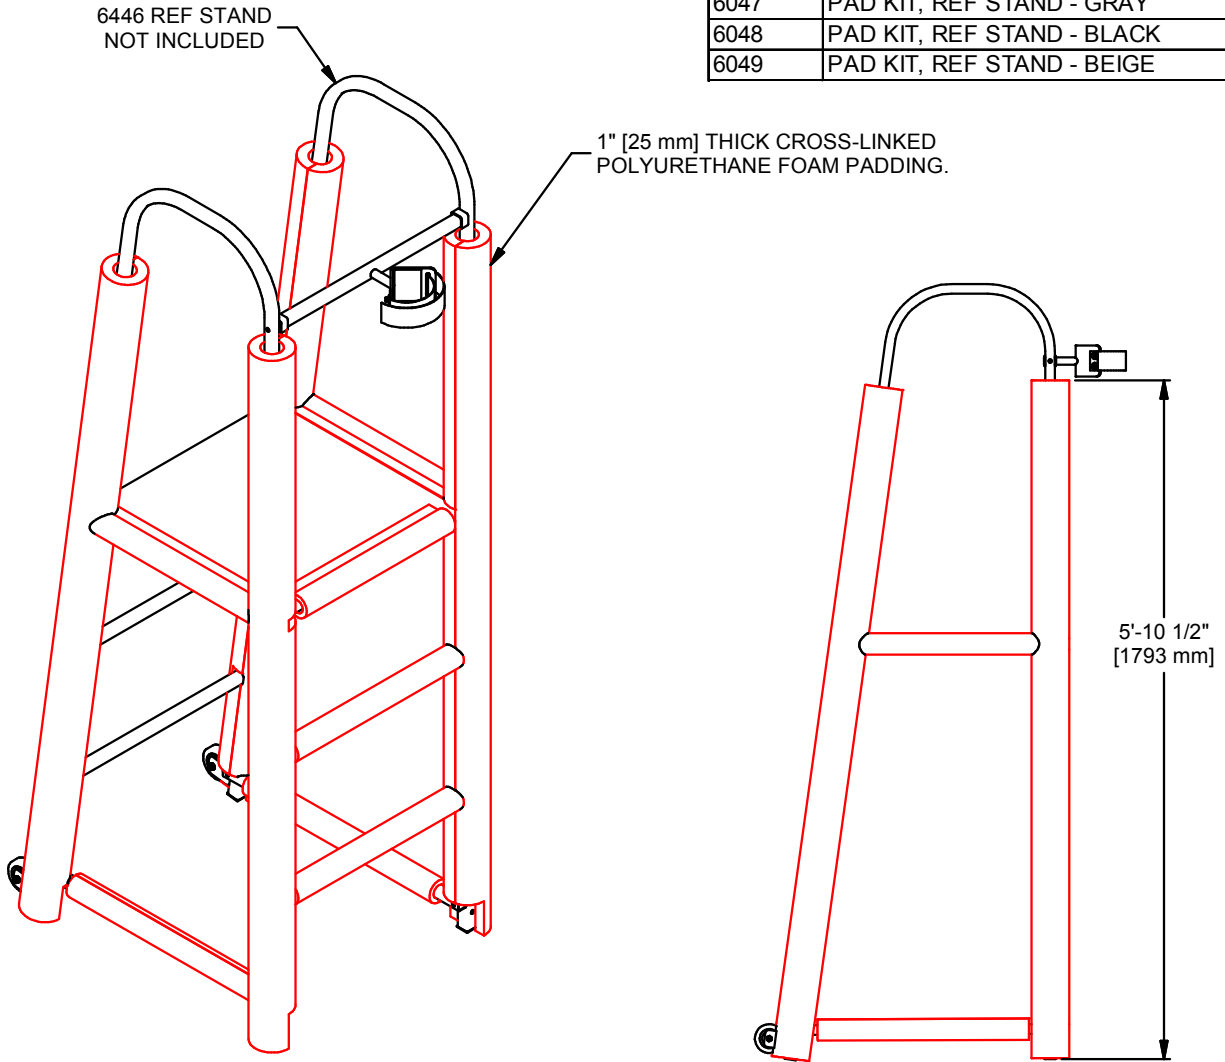

NOTES:

1. Padding fits 6446 referee stand.
2. Foam will be a minimum 1" [25 mm] thick cross-linked polyethylene closed cell foam covered with 14-oz. nylon reinforced vinyl.
3. See chart for available colors and specific model numbers.

Model	Description
6040-1	PAD KIT, REF STAND - NAVY
6040-2	PAD KIT, REF STAND - PURPLE
6040-3	PAD KIT, REF STAND - FOREST GREEN
6040-4	PAD KIT, REF STAND - MAROON
6040-5	PAD KIT, REF STAND - WHITE
6040-7	PAD KIT, REF STAND - MARINE BLUE
6041	PAD KIT, REF STAND - ROYAL BLUE
6042	PAD KIT, REF STAND - YELLOW/GOLD
6043	PAD KIT, REF STAND - ORANGE
6044	PAD KIT, REF STAND - RED
6045	PAD KIT, REF STAND - KELLY GREEN
6047	PAD KIT, REF STAND - GRAY
6048	PAD KIT, REF STAND - BLACK
6049	PAD KIT, REF STAND - BEIGE

PAD KIT, 6446 REF STAND

DRAWN CROSBY	DATE 6/23/2020	DATE ISSUED
APPROVED	DATE	

FILE LOC. Q:\Inventor Files\Specification Files\11_Volleyball

SIZE A	SCALE	SHT. NO. 1 OF 2	PART NO. 6040	REV
------------------	-------	--------------------	-------------------------	-----