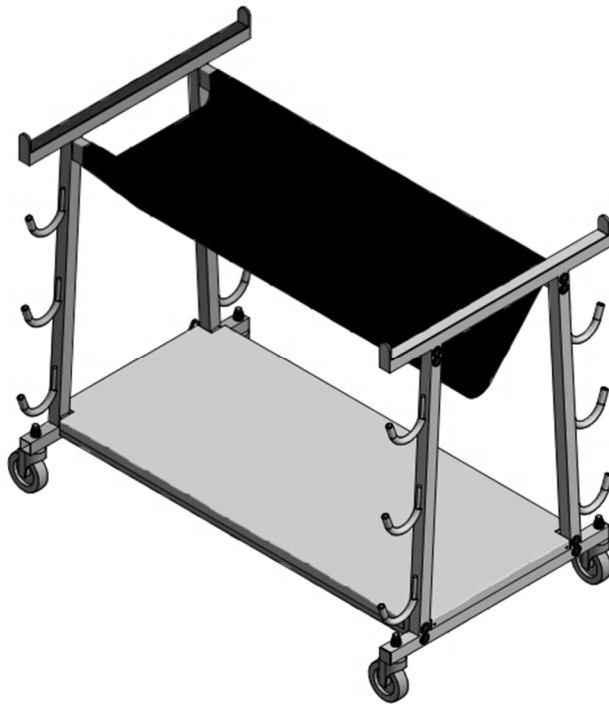

5. With the unit tilted, insert the threaded stub of the **Caster Wheels (3)** through the intended holes in the **End Assemblies** and securely fasten each **Wheel** with one **Lock Washer (A)** and **Hex Nut (B)**.

6. Position the **End Caps (6)** into the ends of both **End Assemblies (5)** and tap in securely
7. Place the **Rubber Sleeves (7)** onto each “hook” of the **End Assemblies (5)**.