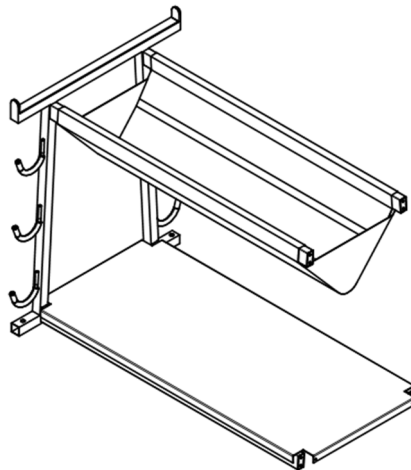

Doc # 601751804

ASSEMBLY INSTRUCTIONS

Volleyball Equipment Cart

Model #6295

HARDWARE LIST

Reference	QTY	Description
A	4 ea	½" lock washer
B	4 ea	½" hex jam nut
C	16 ea	8mm x 1.25 bolt
D	16 ea	8mm flat washer
E	1 ea	6mm hex wrench

PARTS LIST

Reference	QTY	Description
1	1 ea	Black Canvas Pouch
2	1 ea	Lower Shelf
3	4 ea	Caster Wheel
4	4 ea	Crossmember
5	2 ea	End Assembly (SS Logo)
6	4 ea	End Cap
7	12 ea	Rubber Sleeve

1. Using above Parts List, confirm that all parts and hardware are included.

2. Loosely attach four Crossmembers (4) to the one of the End Assemblies (5) using eight 8mm bolts (C) and eight 8mm flat washers (D) per end, do not attach other end assembly at this point. Do not tighten bolts fully. (GARED Logo on the End Assembly should face outward)

3. Carefully insert the top Crossmembers (4) through the sleeve of the Black Canvas Pouch (1). Place Lower Shelf (2) on bottom Crossmembers (4).

4. Attach four remaining Crossmembers (4) to the End Assembly (5) using eight 8mm bolts (C) and eight 8mm flat washers (D) per end, tighten bolts fully. (GARED Logo on the End Assembly should face outward)