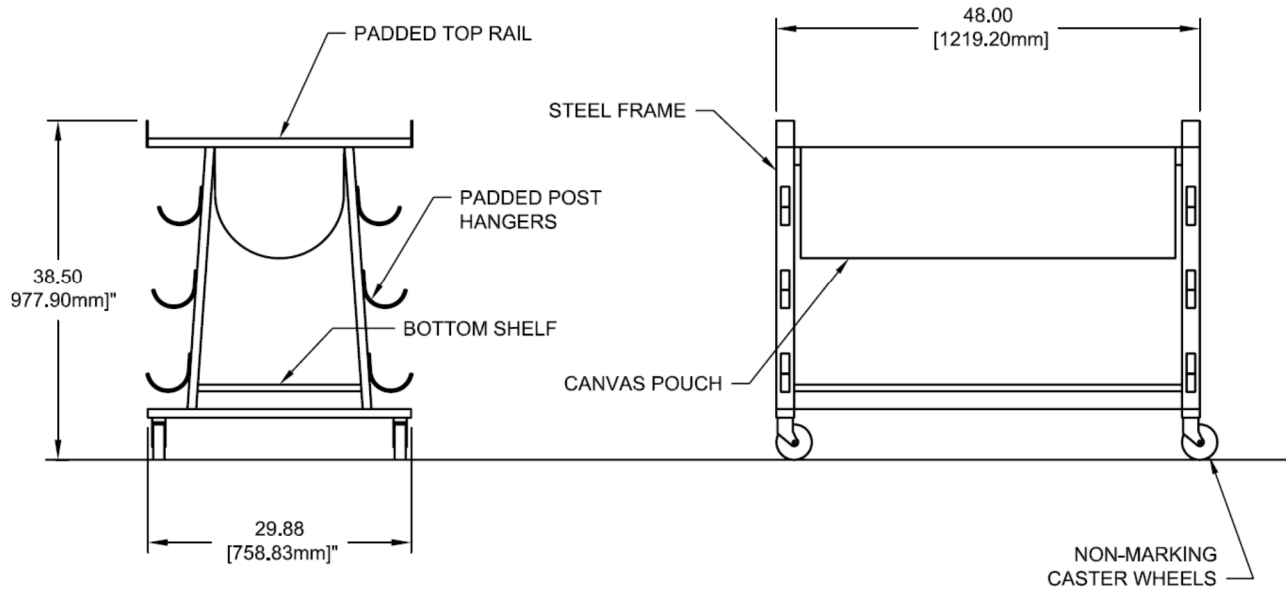

ASSEMBLY INSTRUCTIONS

Volleyball Equipment Cart

Doc # 601751804

CAUTION: This product is designed solely for the proper storage and transport of volley equipment and should not be used for any other purpose.

Gared Holdings, LLC

Performance Sports Systems
9200 E. 146th Street
Noblesville, IN 46060
800-848-8034
www.perfsports.com

Gared Sports
9200 E. 146th Street
Noblesville, IN 46060
800-325-2682
www.garedsports.com