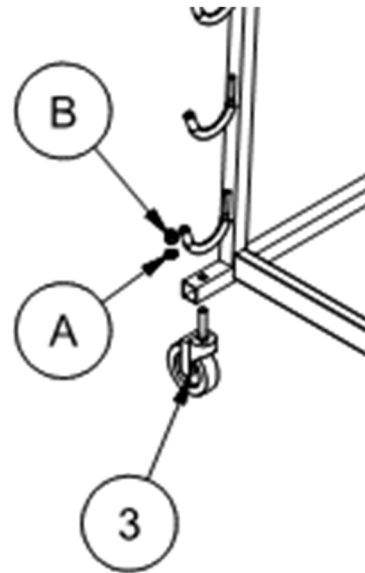

PARTS LIST

Reference	QTY	Description
1	1 ea	Black Canvas Pouch
2	1 ea	Lower Shelf
3	4 ea	Caster Wheel
4	4 ea	Crossmember
5	2 ea	End Assembly (SS Logo)
6	4 ea	End Cap
7	12 ea	Rubber Sleeve

1. Using above Parts List, confirm that all parts and hardware are included.

2. Loosely attach four Crossmembers (4) to the one of the End Assemblies (5) using eight 8mm bolts (C) and eight 8mm flat washers (D) per end, do not attach other end assembly at this point. Do not tighten bolts fully. (GARED Logo on the End Assembly should face outward)

3. Carefully insert the top Crossmembers (4) through the sleeve of the Black Canvas Pouch (1). Place Lower Shelf (2) on bottom Crossmembers (4).

4. Attach four remaining Crossmembers (4) to the End Assembly (5) using eight 8mm bolts (C) and eight 8mm flat washers (D) per end, tighten bolts fully. (GARED Logo on the End Assembly should face outward)

5. With the unit tilted, insert the threaded stub of the **Caster Wheels (3)** through the intended holes in the **End Assemblies** and securely fasten each **Wheel** with one **Lock Washer (A)** and **Hex Nut (B)**.