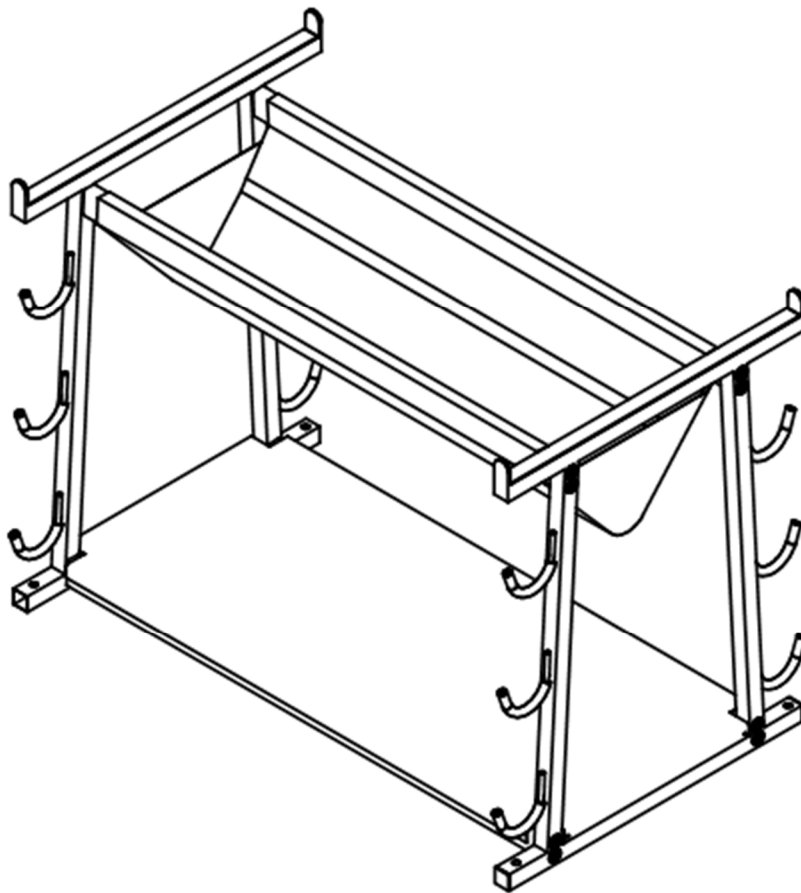

Doc # 601751804

ASSEMBLY INSTRUCTIONS

Volleyball Equipment Cart

Model #6295

HARDWARE LIST

Reference	QTY	Description
A	4 ea	½" lock washer
B	4 ea	½" hex jam nut
C	16 ea	8mm x 1.25 bolt
D	16 ea	8mm flat washer
E	1 ea	6mm hex wrench

PARTS LIST

Reference	QTY	Description
1	1 ea	Black Canvas Pouch
2	1 ea	Lower Shelf
3	4 ea	Caster Wheel
4	4 ea	Crossmember
5	2 ea	End Assembly (SS Logo)
6	4 ea	End Cap
7	12 ea	Rubber Sleeve

1. Using above Parts List, confirm that all parts and hardware are included.

2. Loosely attach four Crossmembers (4) to the one of the End Assemblies (5) using eight 8mm bolts (C) and eight 8mm flat washers (D) per end, do not attach other end assembly at this point. Do not tighten bolts fully. (GARED Logo on the End Assembly should face outward)

3. Carefully insert the top Crossmembers (4) through the sleeve of the Black Canvas Pouch (1). Place Lower Shelf (2) on bottom Crossmembers (4).

4. Attach four remaining Crossmembers (4) to the End Assembly (5) using eight 8mm bolts (C) and eight 8mm flat washers (D) per end, tighten bolts fully. (GARED Logo on the End Assembly should face outward)