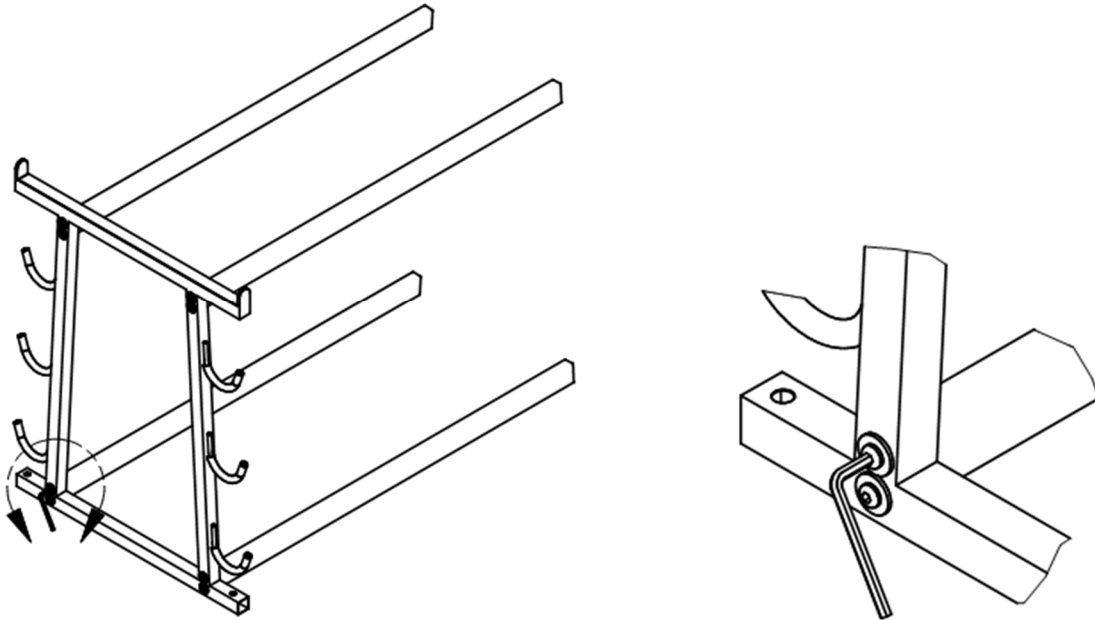

Doc # 601751804

ASSEMBLY INSTRUCTIONS

Volleyball Equipment Cart

Model #6295

HARDWARE LIST

Reference	QTY	Description
A	4 ea	½" lock washer
B	4 ea	½" hex jam nut
C	16 ea	8mm x 1.25 bolt
D	16 ea	8mm flat washer
E	1 ea	6mm hex wrench

PARTS LIST

Reference	QTY	Description
1	1 ea	Black Canvas Pouch
2	1 ea	Lower Shelf
3	4 ea	Caster Wheel
4	4 ea	Crossmember
5	2 ea	End Assembly (SS Logo)
6	4 ea	End Cap
7	12 ea	Rubber Sleeve

1. Using above Parts List, confirm that all parts and hardware are included.

2. Loosely attach four Crossmembers (4) to the one of the End Assemblies (5) using eight 8mm bolts (C) and eight 8mm flat washers (D) per end, do not attach other end assembly at this point. Do not tighten bolts fully. (GARED Logo on the End Assembly should face outward)

3. Carefully insert the top Crossmembers (4) through the sleeve of the Black Canvas Pouch (1). Place Lower Shelf (2) on bottom Crossmembers (4).

4. Attach four remaining Crossmembers (4) to the End Assembly (5) using eight 8mm bolts (C) and eight 8mm flat washers (D) per end, tighten bolts fully. (GARED Logo on the End Assembly should face outward)