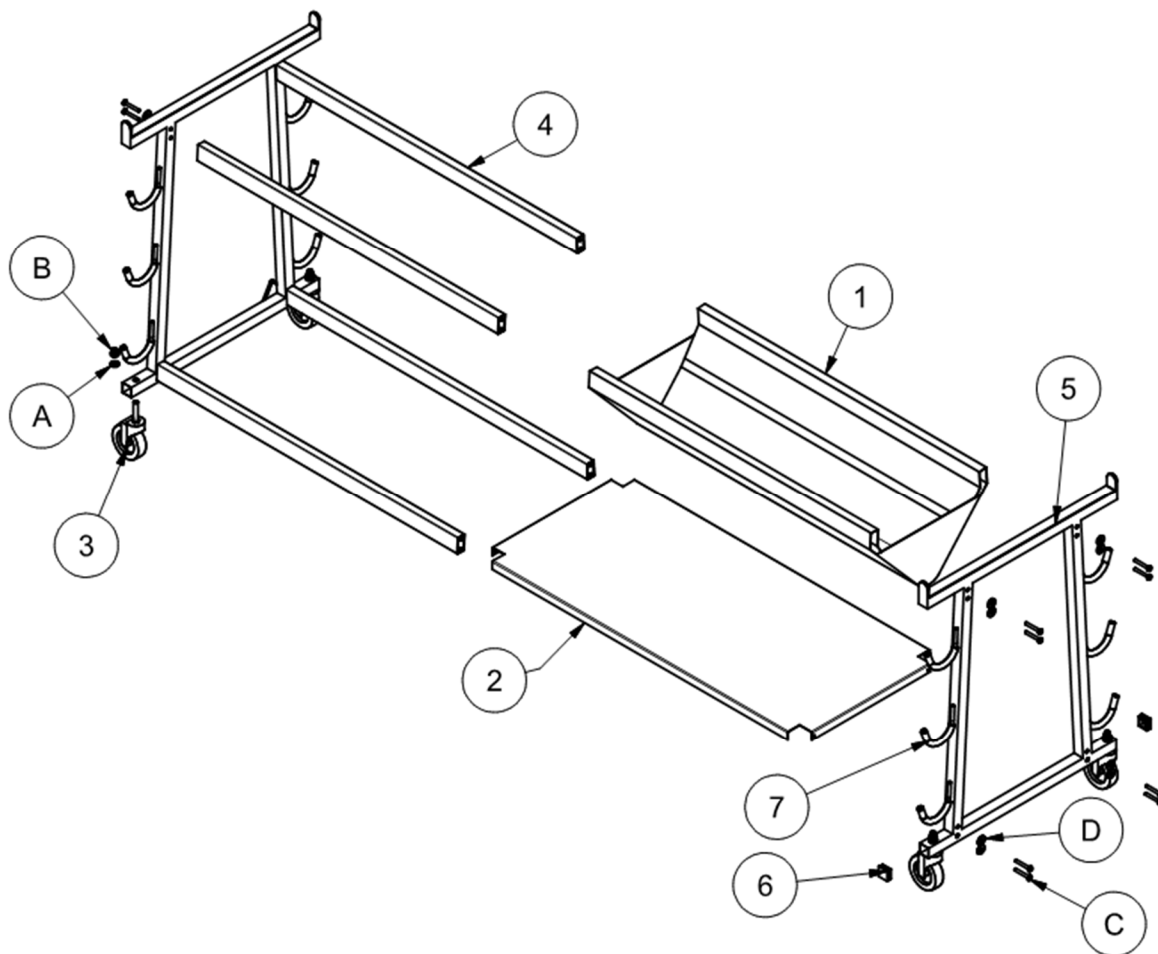

Doc # 601751804

ASSEMBLY INSTRUCTIONS

Volleyball Equipment Cart

Model #6295

HARDWARE LIST

Reference	QTY	Description
A	4 ea	½" lock washer
B	4 ea	½" hex jam nut
C	16 ea	8mm x 1.25 bolt
D	16 ea	8mm flat washer
E	1 ea	6mm hex wrench

PARTS LIST

Reference	QTY	Description
1	1 ea	Black Canvas Pouch
2	1 ea	Lower Shelf
3	4 ea	Caster Wheel
4	4 ea	Crossmember
5	2 ea	End Assembly (SS Logo)
6	4 ea	End Cap
7	12 ea	Rubber Sleeve

1. Using above Parts List, confirm that all parts and hardware are included.

2. Loosely attach four Crossmembers (4) to the one of the End Assemblies (5) using eight 8mm bolts (C) and eight 8mm flat washers (D) per end, do not attach other end assembly at this point. Do not tighten bolts fully. (GARED Logo on the End Assembly should face outward)

3. Carefully insert the top Crossmembers (4) through the sleeve of the Black Canvas Pouch (1). Place Lower Shelf (2) on bottom Crossmembers (4).

4. Attach four remaining Crossmembers (4) to the End Assembly (5) using eight 8mm bolts (C) and eight 8mm flat washers (D) per end, tighten bolts fully. (GARED Logo on the End Assembly should face outward)